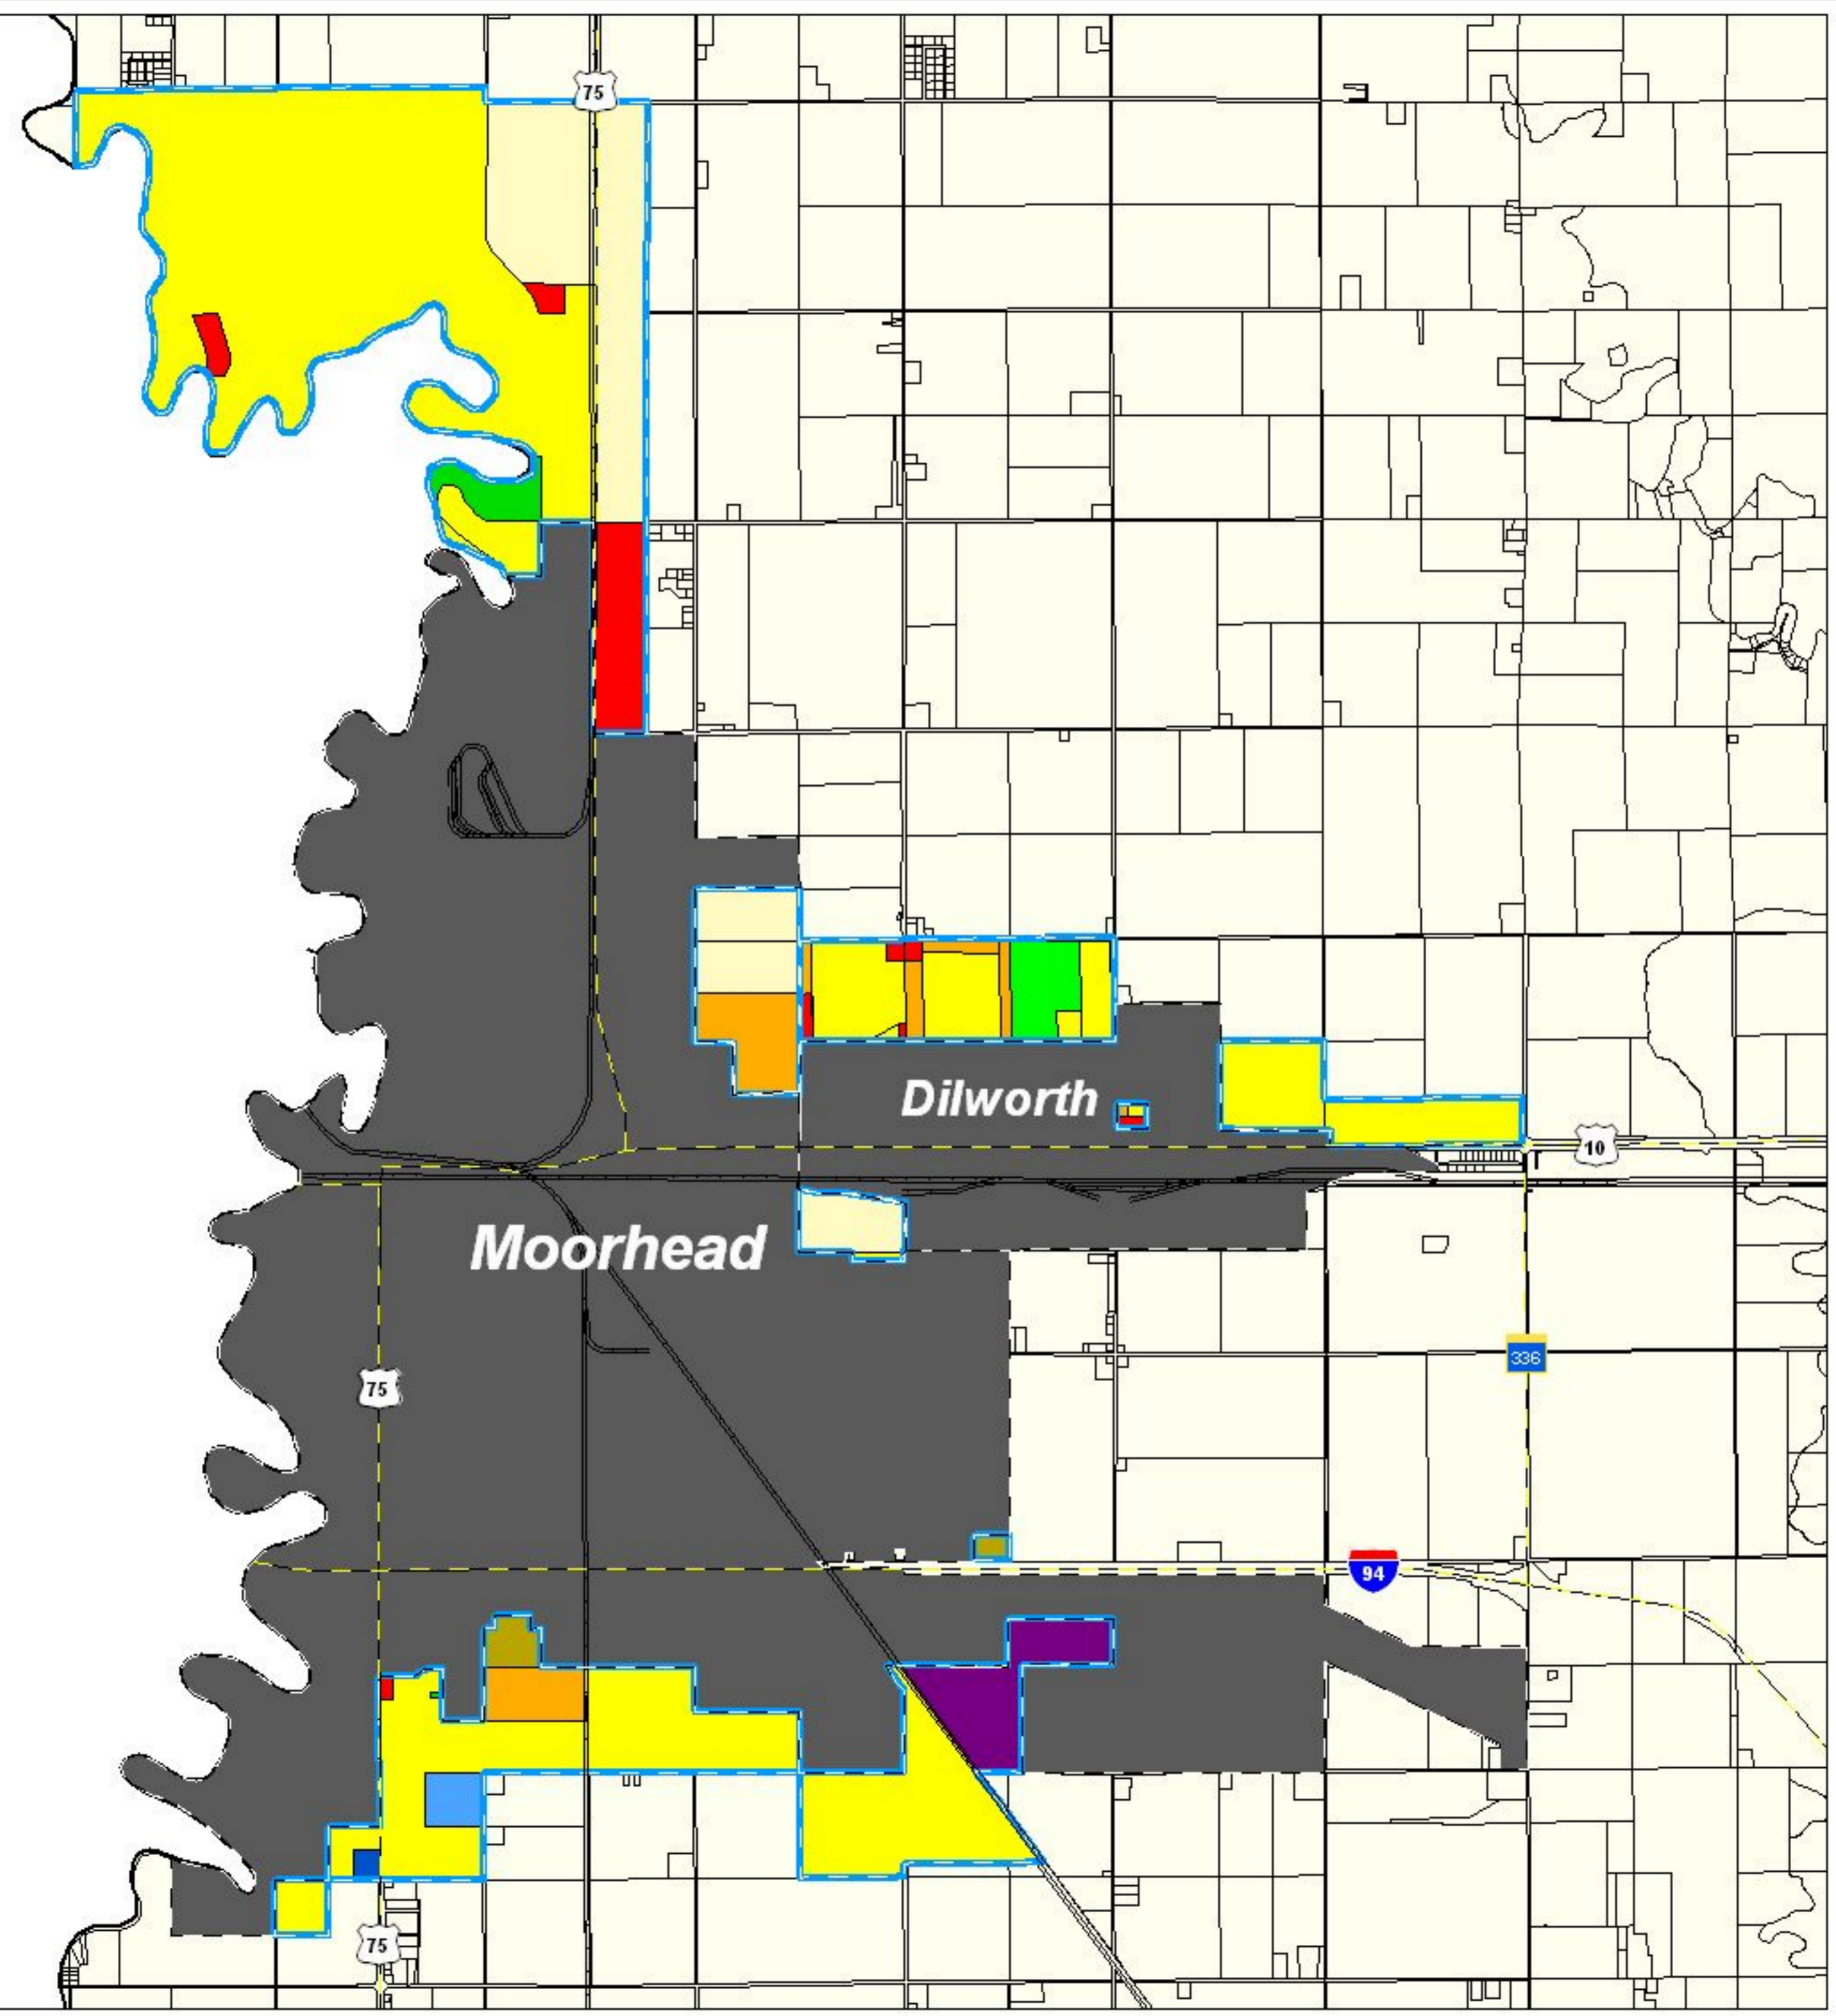

# Planned Growth Areas Surrounding Moorhead

Moorhead, Minnesota  
Clay County, Minnesota

- Agricultural
- Single Family Residential
- Multi-Family Residential
- High Density Residential
- General Commercial
- Institutional
- Public
- Industrial
- Park/Recreational
- Growth Boundary
- Municipality
- Interstate/Highway
- Railroad

**Figure 4-6**

DAHLGREN  
SHARDLOW  
AND UBAN

July 3, 2001