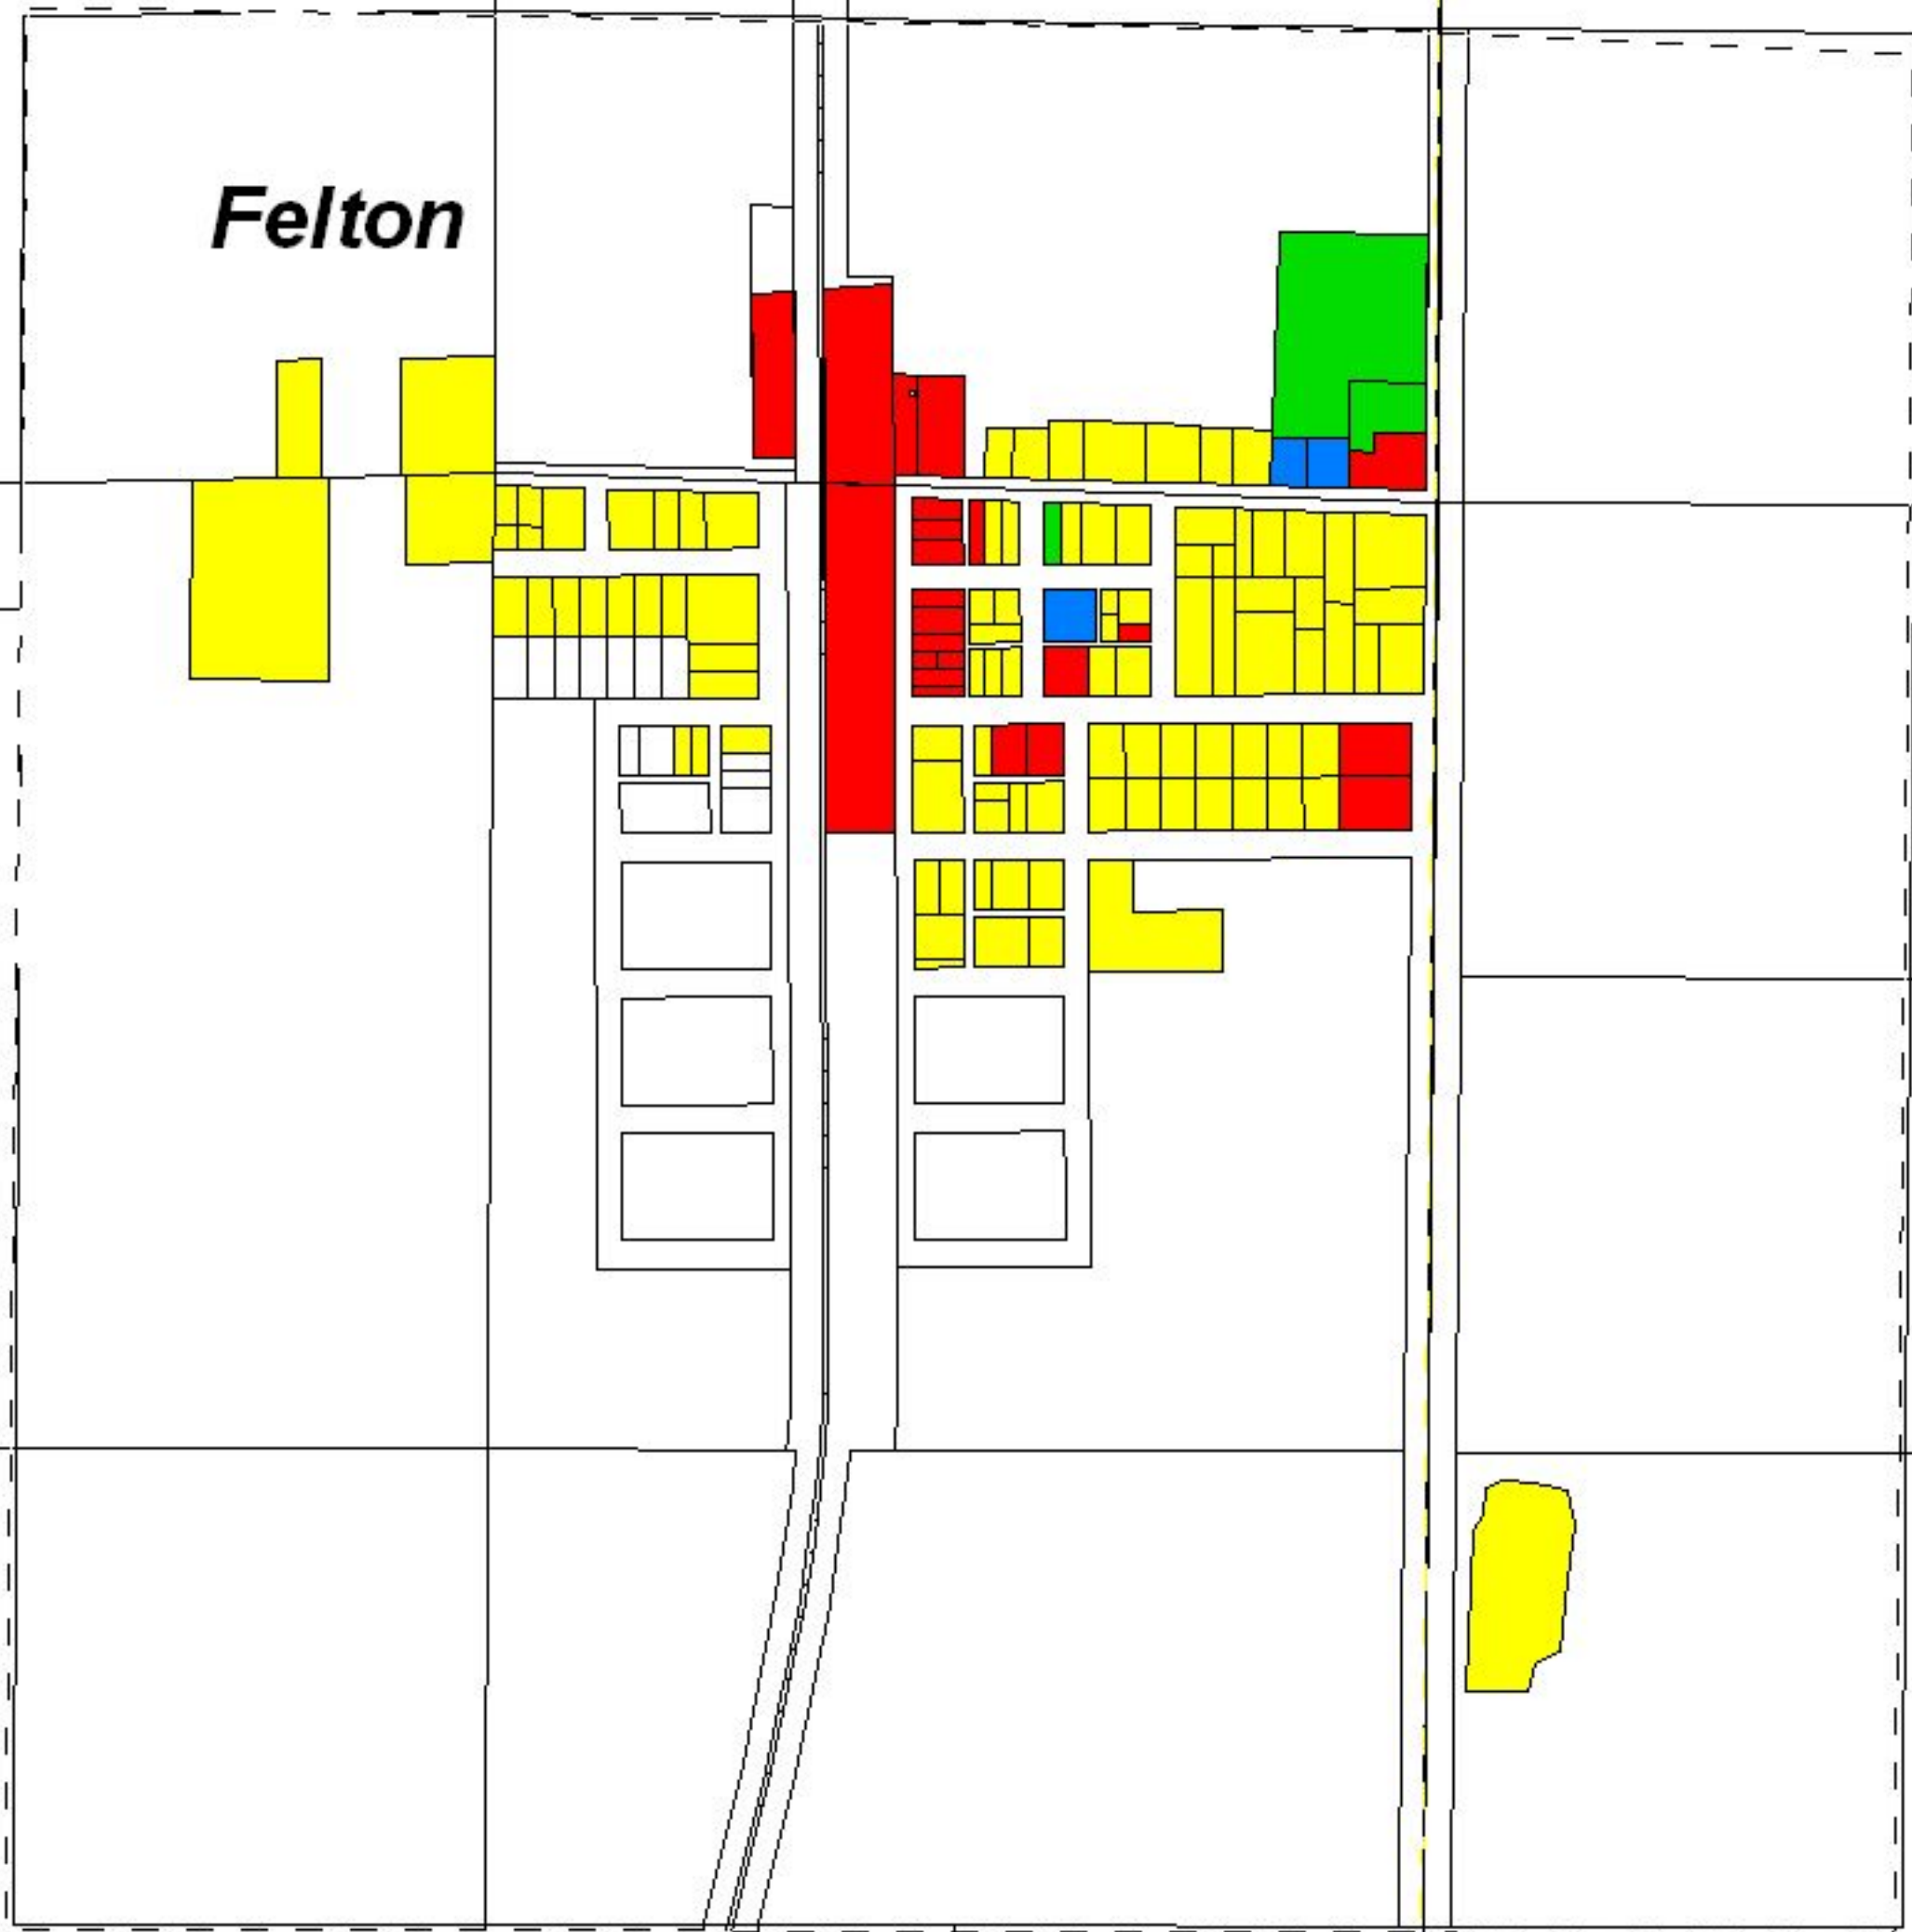

Felton Existing Land Use

Felton, Minnesota
Clay County, Minnesota

-  Single Family Residential
-  Multi-Family Residential
-  Mobile Home Residential
-  Commercial
-  Public/Semi-Public/Utility
-  Industrial
-  Park/Recreation
-  Agricultural
-  Vacant
-  Open Water
-  Outer Township Area/Unknown
-  Municipality
-  Interstate/Highway
-  Railroad

Figure 2-23

DAHLGREN
SHARDLOW
AND UBAN

February 20, 2001